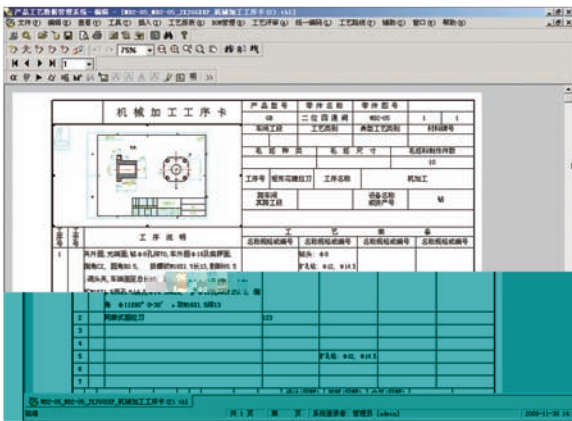

Extech CAPP

Extech CAPP

Extech CAPP

CAPP , Extech CAPP

Extech CAPP
 BOM

OLE , AutoCAD
 DWG

Catia、Pro/E、UG、SolidWorks

IATF16949 PPAP
 RPN PFMEA
 FMEA PMFEA